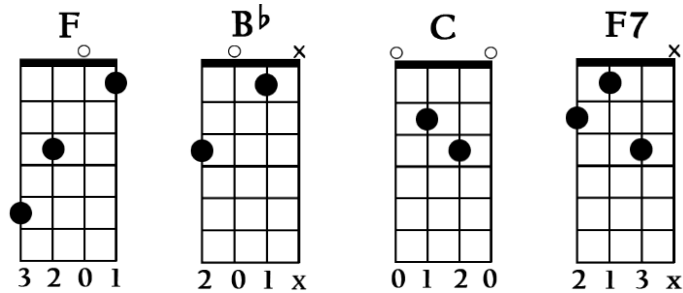

# Blue Moon of Kentucky

F major

Bill Monroe

F Bb  
Blue moon of Kentucky, keep on shining

F C  
Shine on the one that's gone and proved un-true

F Bb  
Blue moon of Kentucky, keep on shining

F C F F7  
Shine on the one that's gone and left me blue

Bb F  
It was on a moonlit night, the stars were shining bright

Bb F C  
And they whispered from on high, your love has said good-bye

F Bb  
Blue moon of Kentucky, keep on shining

F C F  
Shine on the one that's gone and said good-bye