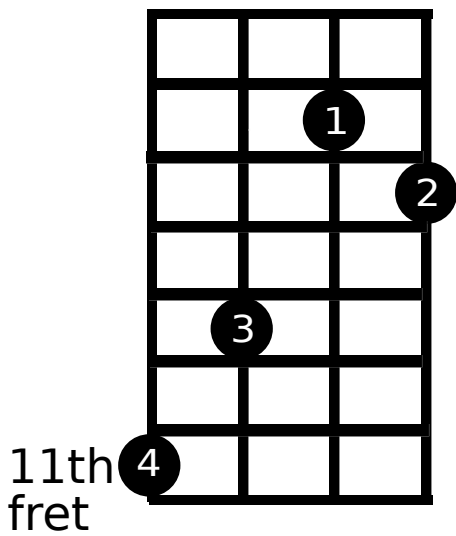

Bluegrass Chop Chords

G

Move G up 2 frets for A;
up 4 frets for B, etc.

A

B

C

D

C

Move up
2 frets for D

D