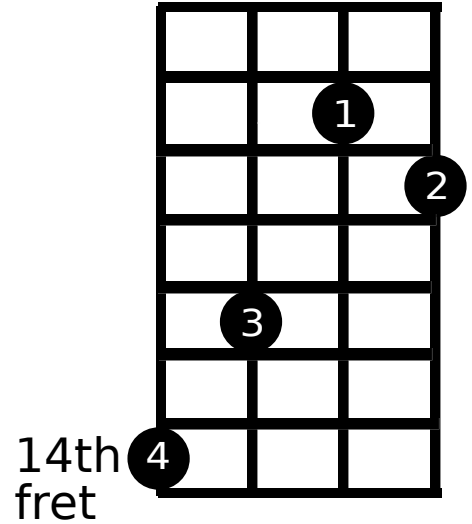

Bluegrass Chop Chords

G

Move G up 2 frets for A;
up 4 frets for B, etc.

A

B

C

D

C

Move up
2 frets for D

D