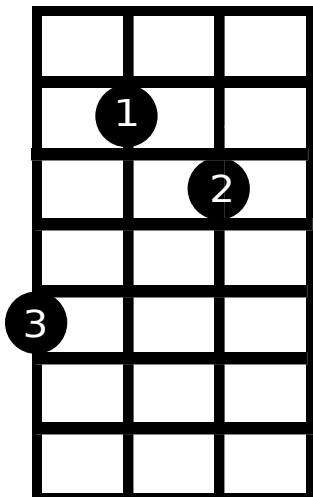

Bluegrass Chop Chords

G

Move G up 2 frets for A;
up 4 frets for B, etc.

A

B

C

D

C

Move up
2 frets for D

D