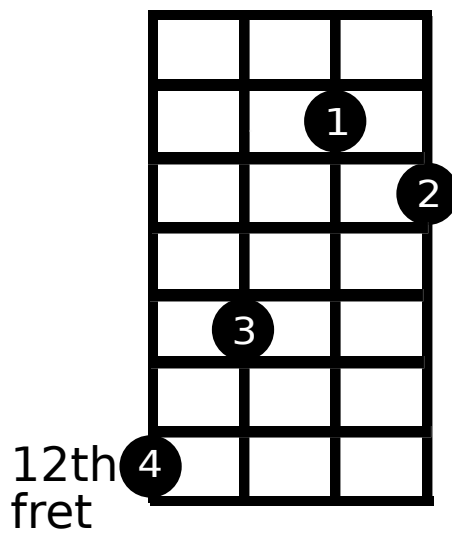

Bluegrass Chop Chords

G

Move G up 2 frets for A;
up 4 frets for B, etc.

A

B

C

D

C

Move up
2 frets for D

D