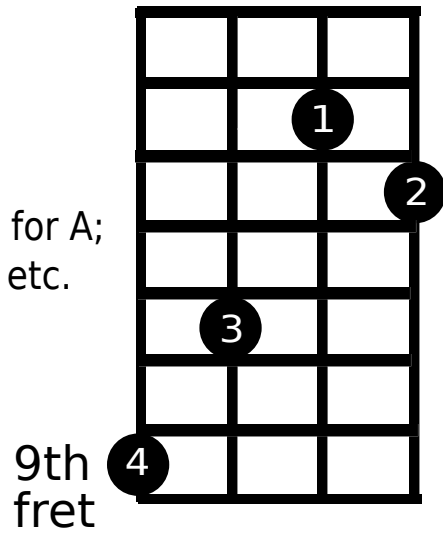

Bluegrass Chop Chords

G

Move G up 2 frets for A;
up 4 frets for B, etc.

A

B

C

D

C

Move up
2 frets for D

D