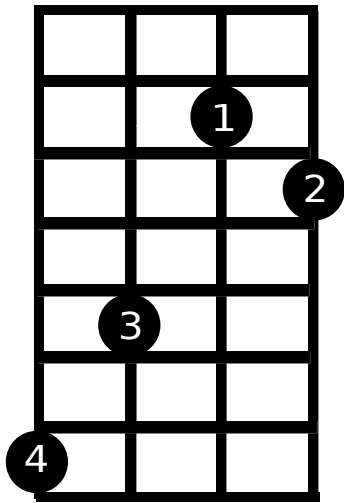

Bluegrass Chop Chords

G

Move G up 2 frets for A;
up 4 frets for B, etc.

A

B

C

D

C

Move up
2 frets for D

D